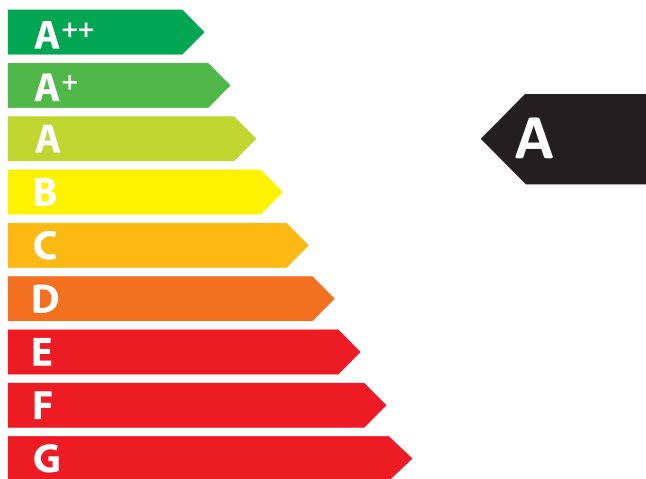

# ENERGY

Woodwarm Stoves

Phoenix Firebug  
8kW Eco

**8.0**  
kW