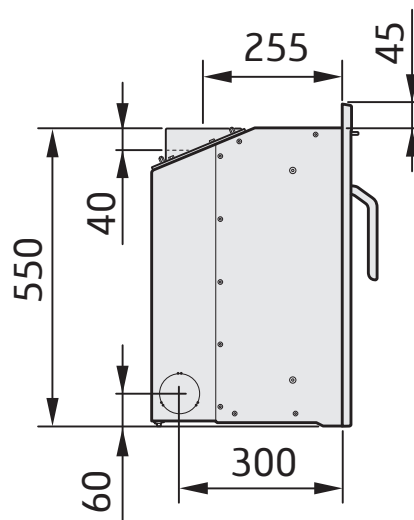

i4 Modern, 3-sided frame

Flue outlet 45° backwards