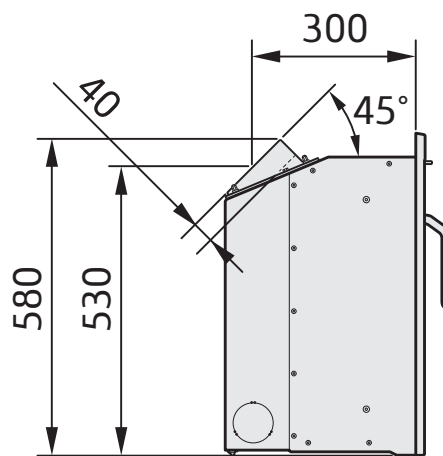

i4 Modern, 3-sided frame

Flue outlet 45° backwards