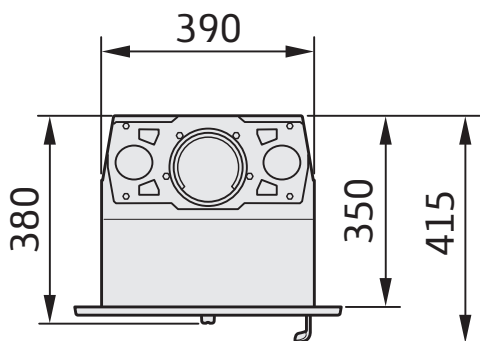

i4 Modern, 3-sided frame

Flue outlet 45° backwards