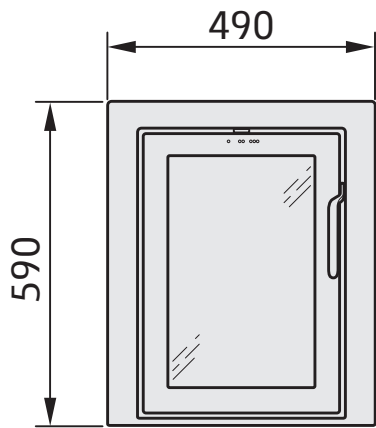

i4 Modern, 3-sided frame

Flue outlet 45° backwards